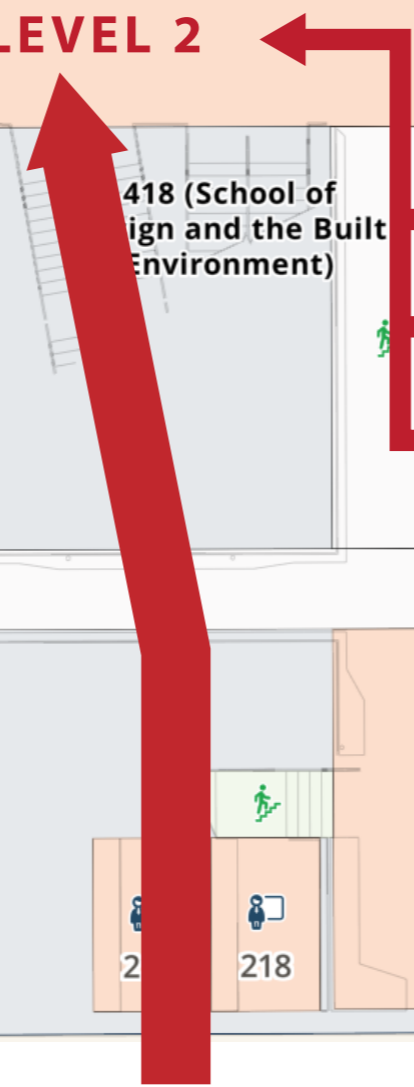

arking

**SCREENING Dimension**

**PANEL Dimension**

**LYONS DEN**

**RPG Dimension**

**WORKSHOP Dimension**

207

205

Dev B

Traders

**LEVEL 2**

Signups

Front Desk

C206

418 (School of Design and the Built Environment)

**Elevators**

214

215

216

209

201

217

218

**OUTDOOR Dimension 1**

212

BAC202

**Main Foot Entrance**